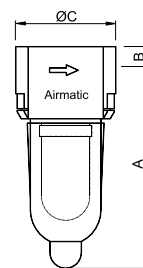

Technical Data

Material specification

Body	Diecast Zinc / Aluminium
Bowl	Polycarbonate
Element	Porous material

Standard Features

Element Rating	10 microns
Bowl	Polycarbonate

Ordering Reference

TYPE	SIZE	MODELS
Standard	G1/2	TYPE - 53 - 04
Midi	G1/2	TYPE - M53

Airmatic

Condition of use

Polycarbonate Bowl	
Max. Supply Pressure	12 Kg/cm ²
Max. Op. Temp.	50°C

Accessories & Options

SUFFIX	
Filter Element	5 Micron
	50 Micron
	V
	H

Model Ordering Code Instruction

Dimensions & Weights

TYPE	A	B	C	WEIGHT IN Kgs.
Standard	149	19	83	0.700
Midi	129	13	60	0.430

ALL DIMENSIONS ARE IN MM.

MIDI TYPE M53

STANDARD TYPE 53

Shah Pneumatics

Regd. Office : 28-30, Navketan Industrial Estate,
Mahakali Caves Road, Andheri (East),
Mumbai - 400 093, INDIA.
Phone : +91-22-6695 1090, 2687 5314 Fax: +91-22-2687 5317
E-mail : shahpneu@bom3.vsnl.net.in
Website : www.shah-pneumatics.com