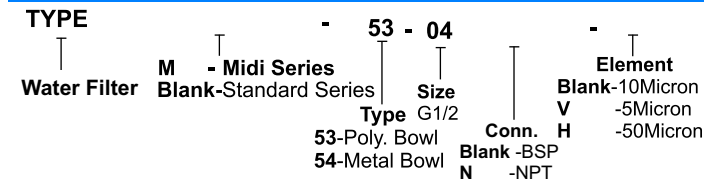

Airmatic

Condition of use

Polycarbonate Bowl	
Max. Supply Pressure	12 Kg/cm ²
Max. Op. Temp.	50°C

Accessories & Options

SUFFIX	
Filter Element	5 Micron
	50 Micron
	V
	H

Model Ordering Code Instruction

Dimensions & Weights