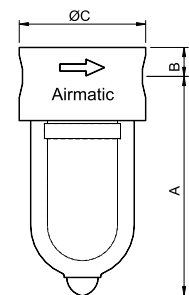

Technical Data

Material specification

Body	Diecast Zinc / Aluminium
Bowl	Polycarbonate
Element	Porous material

Standard Features

Element Rating	10 microns
Bowl	Polycarbonate

Ordering Reference

TYPE	SIZE	MODELS
Standard	G1/2	TYPE - 53 - 04
Midi	G1/2	TYPE - M53

Airmatic

Condition of use

Polycarbonate Bowl	
Max. Supply Pressure	12 Kg/cm ²
Max. Op. Temp.	50°C

Accessories & Options

SUFFIX	
Filter Element	5 Micron
	50 Micron
	V
	H

Model Ordering Code Instruction

Dimensions & Weights

TYPE	A	B	C	WEIGHT IN Kgs.
Standard	149	19	83	0.700
Midi	129	13	60	0.430

ALL DIMENSIONS ARE IN MM.

MIDI TYPE M53

STANDARD TYPE 53

Shah Pneumatics

Regd. Office : 28-30, Navketan Industrial Estate,
Mahakali Caves Road, Andheri (East),
Mumbai - 400 093, INDIA.
Phone : +91-22-6695 1090, 2687 5314 Fax: +91-22-2687 5317
E-mail : shahpneu@bom3.vsnl.net.in
Website : www.shah-pneumatics.com